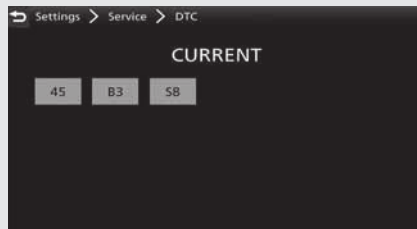

DTC

You can check for a current problem with the PGM-FI system.

If your vehicle has problem, DTC index is displayed.

Reduce speed and have your vehicle inspected by your dealer as soon as possible.

- 1 Select [DTC], and then press the **ENT** switch.