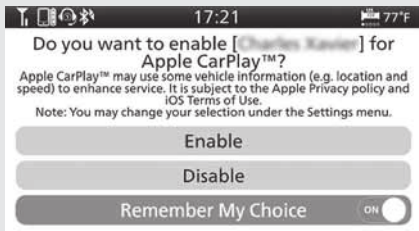

Audio System *(Continued)*

- 3 When the disclaimer message appears on the screen, select [Enable], and then press the **[ENT]** switch.
 - u Set [Remember My Choice] to ON so that you will not be asked the next time you connect.

[Enable] when [Remember My Choice] is [OFF]: Allows only once. (Prompt shows again next time.)

[Enable] when [Remember My Choice] is [ON]: Allows anytime. (Prompt does not show again.)

[Disable] when [Remember My Choice] is [OFF]: Does not allow this consent.

[Disable] when [Remember My Choice] is [ON]: Does not allow anytime. (Prompt does not show again.)

- 4 Enable the Apple CarPlay setting. **P.191**
- 5 Apple CarPlay menu screen appears.

You can also perform the above settings by using the touch screen.