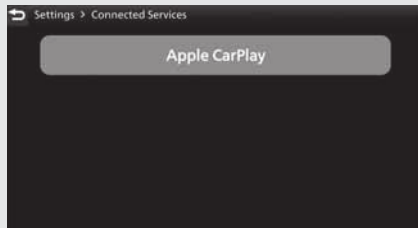

## To Select Ask On or Ask Off of the Apple CarPlay disclaimer Screen

- 1 Select [Connected Services], and then press the **ENT** switch.

- 2 Select [Apple CarPlay], and then press the **ENT** switch.

- 3 Select a target device name, and then press the **ENT** switch.