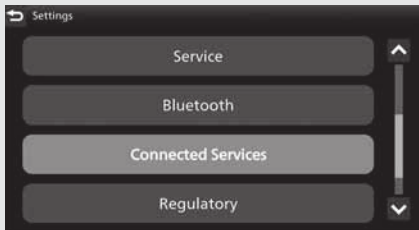

## To Select Ask On or Ask Off of the Apple CarPlay disclaimer Screen

- 1 Select [Connected Services], and then press the **ENT** switch.

- 2 Select [Apple CarPlay], and then press the **ENT** switch.

- 3 Select a target device name, and then press the **ENT** switch.