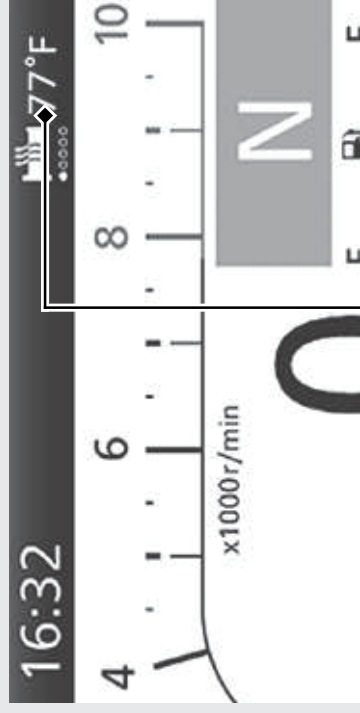

Side Stand Indicator

The side stand indicator comes on when the side stand is put down. It goes off when the side stand is raised.

Side stand indicator

Air temperature gauge

Displays the ambient temperature.

Air temperature gauge