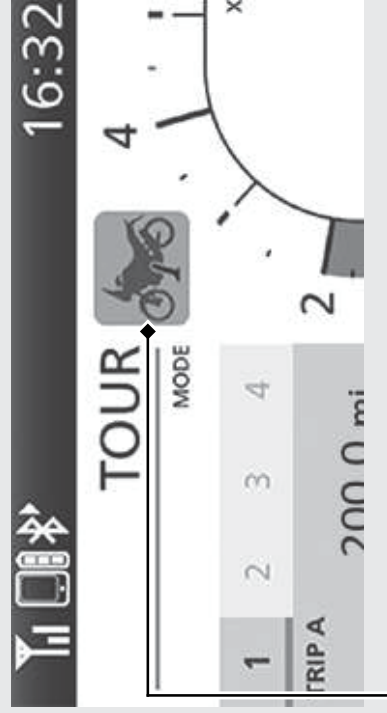

Side Stand Indicator

The side stand indicator comes on when the side stand is put down. It goes off when the side stand is raised.

Side stand indicator

Air temperature gauge

Displays the ambient temperature.

Air temperature gauge