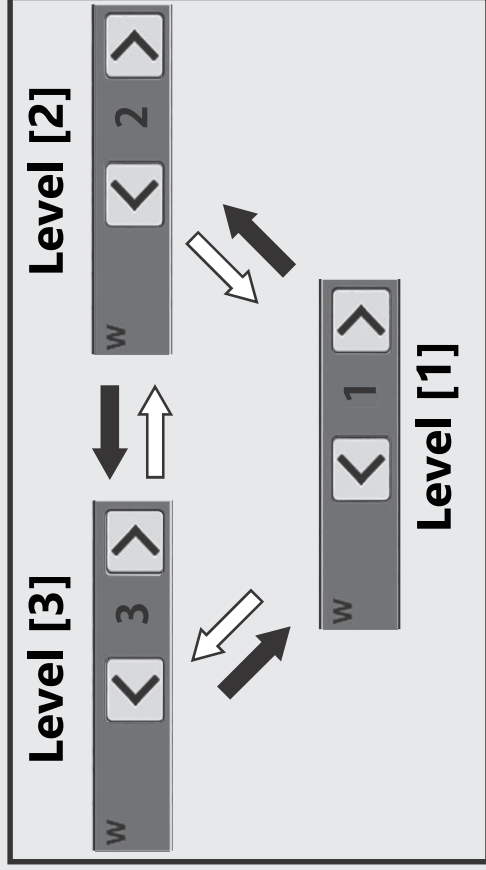

Wheelie Control *(Continued)*

[0] (Off)

- Push on the sel left/right switch
- Push on the sel left/right switch or press the favorite switch
- Push and hold on the sel left/right switch
- Push and hold on the sel left/right switch