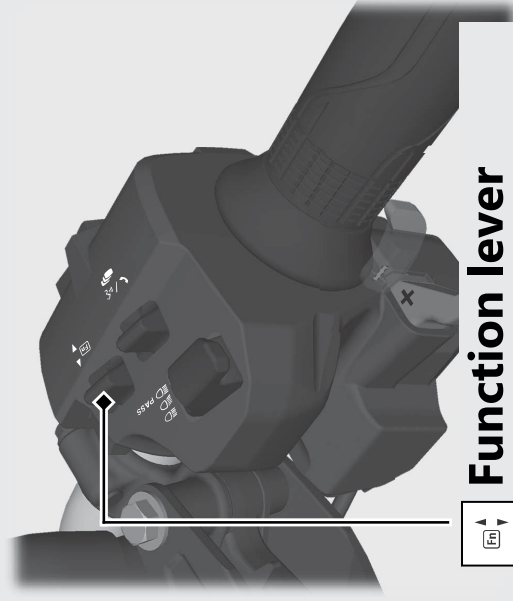

To increase the volume: push forward the  function lever.

- ▶ To increase the volume rapidly, push forward and hold the  function lever.
- To decrease the volume: pull backward the  function lever.
- ▶ To decrease the volume rapidly, pull backward and hold the  function lever.

Volume level range:

Other than Microphone: Level 0 to 30
 Microphone: Level 0 to 14

 **Function lever**

Auto Volume

Selects the volume setting to automatically increase volume from the headsets as the speed of the vehicle increases.

To select the Auto Volume:  **P.91**

Available settings: [Off]/[Low]/[High]
Default: [Off]