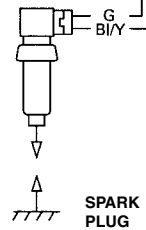

# Wiring Diagram

ENGINE STOP BUTTON

Bl	BLACK	Br	BROWN
Y	YELLOW	O	ORANGE
Bu	BLUE	Lb	LIGHT BLUE
G	GREEN	Lg	LIGHT GREEN
R	RED	P	PINK
W	WHITE	Gr	GRAY

COLOR COMB : GROUND/MARKING

ENGINE STOP BUTTON CONTINUITY		
	E	IG
FREE		
PUSH	○	○
COLOR	BI/G	BI/W

IGNITION CONTROL MODULE

G BI G/W BI/Bu Y Bu/Y Bu Bu/W W BI/Y

SPARK PLUG

THROTTLE POSITION SENSOR

IGNITION PULSE GENERATOR

ALTERNATOR