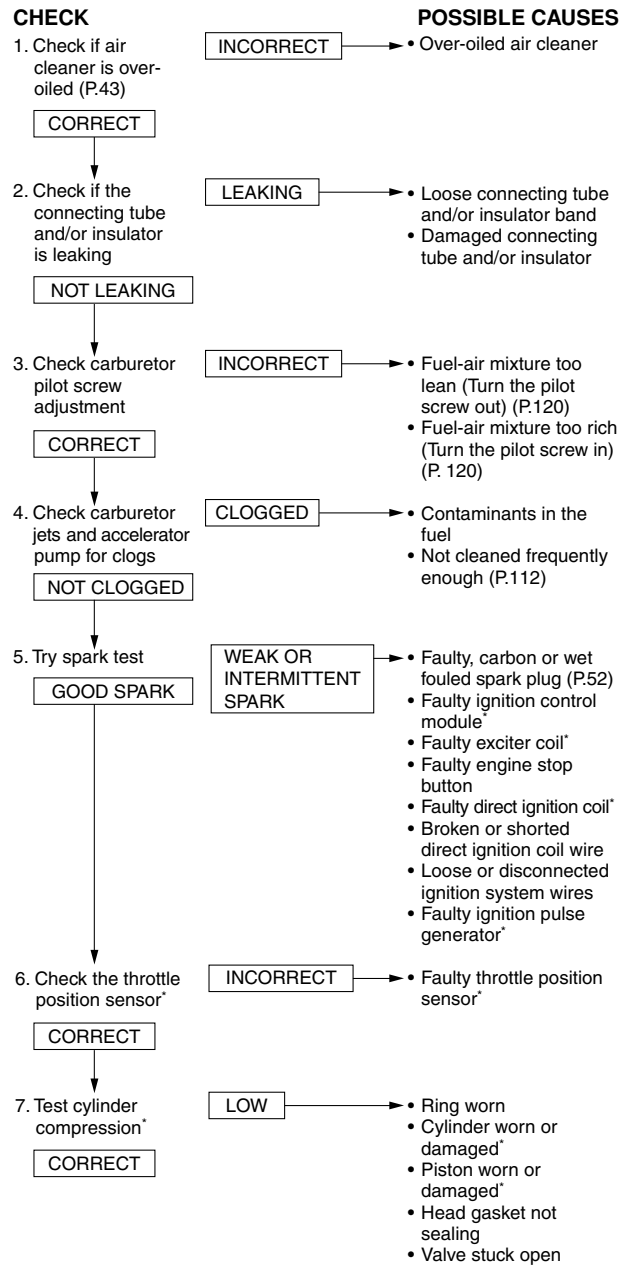

The items that are serviceable using this Manual are followed by the page number reference in parenthesis. The items that require use of the Honda Service Manual are followed by an asterisk (*).

ENGINE DOES NOT START OR IS HARD TO START

POOR PERFORMANCE AT LOW AND UNSTABLE IDLE SPEED

POOR PERFORMANCE AT HIGH SPEED