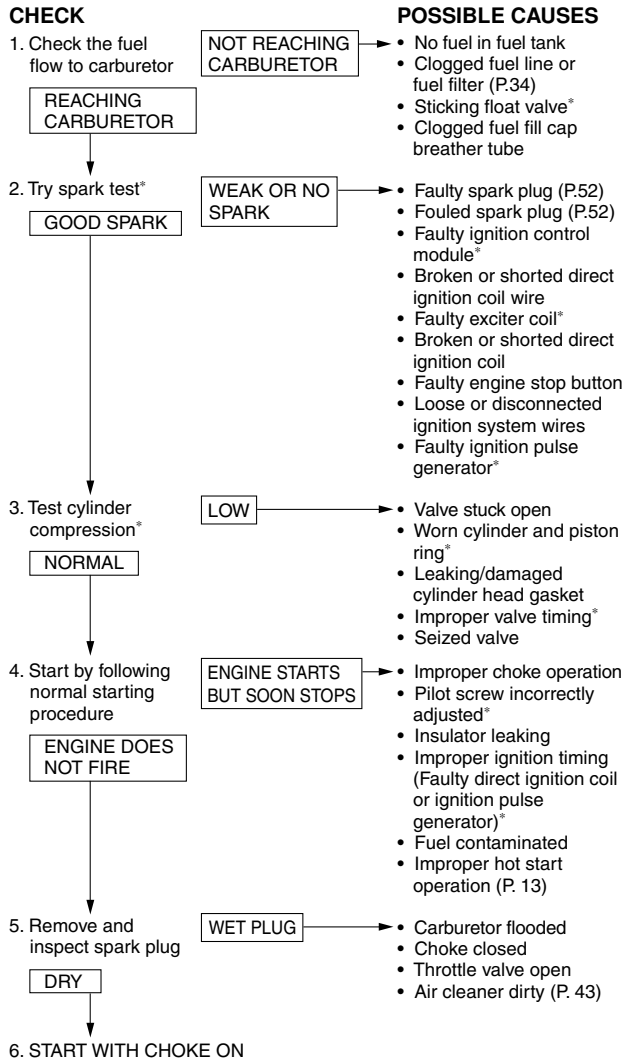

The items that are serviceable using this Manual are followed by the page number reference in parenthesis. The items that require use of the Honda Service Manual are followed by an asterisk (*).

ENGINE DOES NOT START OR IS HARD TO START

POOR PERFORMANCE AT LOW AND UNSTABLE IDLE SPEED

POOR PERFORMANCE AT HIGH SPEED