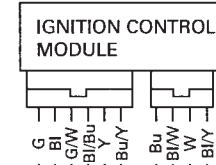

Wiring Diagram

ENGINE STOP BUTTON

Bl	BLACK	Br	BROWN
Y	YELLOW	O	ORANGE
Bu	BLUE	Lb	LIGHT BLUE
G	GREEN	Lg	LIGHT GREEN
R	RED	P	PINK
W	WHITE	Gr	GRAY

COLOR COMB : GROUND/MARKING

ENGINE STOP BUTTON CONTINUITY	
	E IG
FREE	
PUSH	○ ○
COLOR	BI/G BI/W