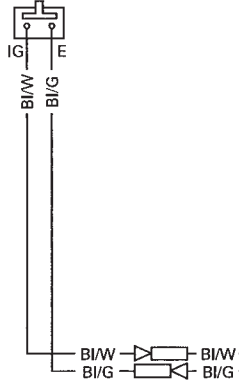

Wiring Diagram

ENGINE STOP BUTTON

Bl	BLACK	Br	BROWN
Y	YELLOW	O	ORANGE
Bu	BLUE	Lb	LIGHT BLUE
G	GREEN	Lg	LIGHT GREEN
R	RED	P	PINK
W	WHITE	Gr	GRAY

COLOR COMB : GROUND/MARKING

ENGINE STOP BUTTON CONTINUITY	
	E IG
FREE	
PUSH	○ ○
COLOR	BI/G BI/W

THROTTLE POSITION SENSOR

IGNITION PULSE GENERATOR

ALTERNATOR