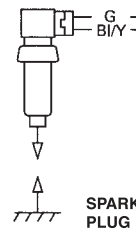

Wiring Diagram

ENGINE STOP BUTTON

Bl	BLACK	Br	BROWN
Y	YELLOW	O	ORANGE
Bu	BLUE	Lb	LIGHT BLUE
G	GREEN	Lg	LIGHT GREEN
R	RED	P	PINK
W	WHITE	Gr	GRAY

COLOR COMB : GROUND/MARKING

ENGINE STOP BUTTON CONTINUITY	
	E IG
FREE	
PUSH	○ ○
COLOR	BI/G BI/W

THROTTLE POSITION SENSOR

IGNITION PULSE GENERATOR

ALTERNATOR