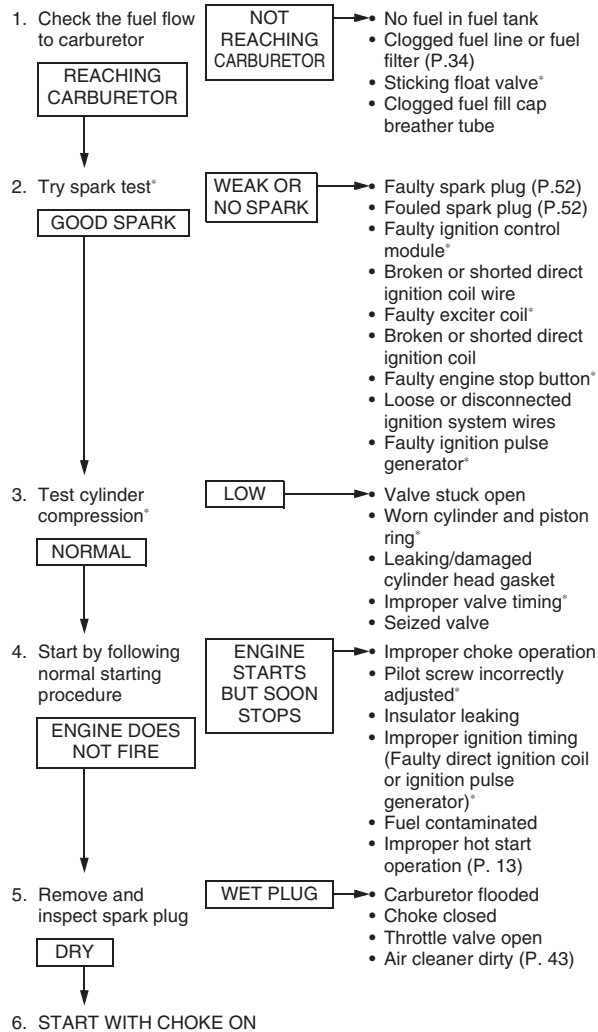

The items that are serviceable using this Manual are followed by the page number reference in parenthesis. The items that require use of the Honda Service Manual are followed by an asterisk (*).

ENGINE DOES NOT START OR IS HARD TO START

CHECK POSSIBLE CAUSES

POOR PERFORMANCE AT LOW AND UNSTABLE IDLE SPEED

CHECK POSSIBLE CAUSES

POOR PERFORMANCE AT HIGH SPEED

CHECK POSSIBLE CAUSES