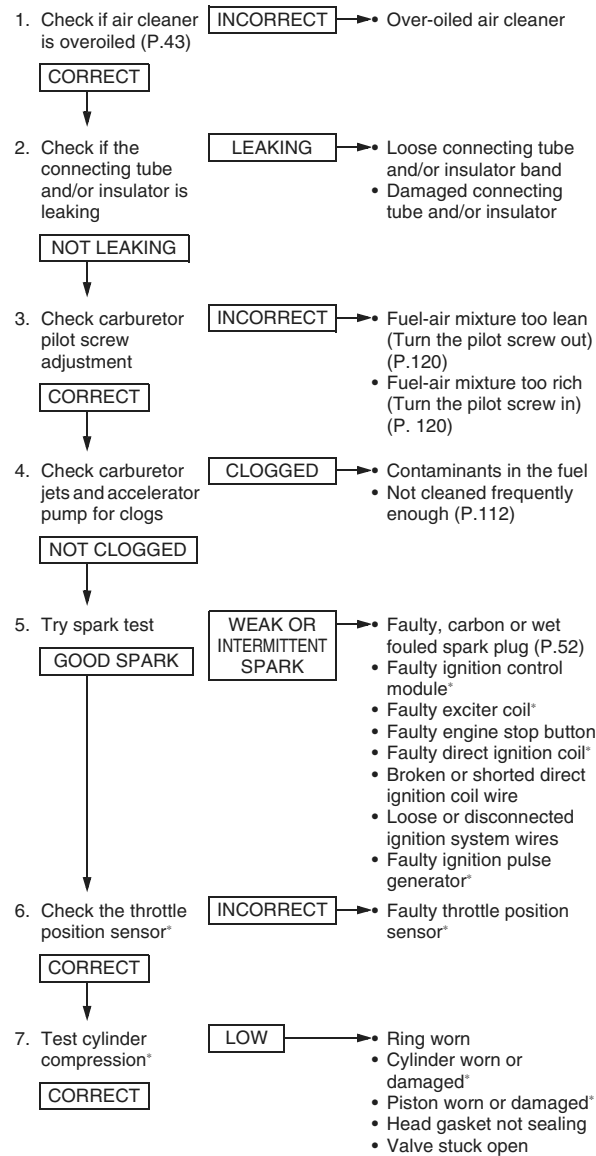

The items that are serviceable using this Manual are followed by the page number reference in parenthesis. The items that require use of the Honda Service Manual are followed by an asterisk (*).

ENGINE DOES NOT START OR IS HARD TO START

CHECK POSSIBLE CAUSES

POOR PERFORMANCE AT LOW AND UNSTABLE IDLE SPEED

CHECK POSSIBLE CAUSES

POOR PERFORMANCE AT HIGH SPEED

CHECK POSSIBLE CAUSES