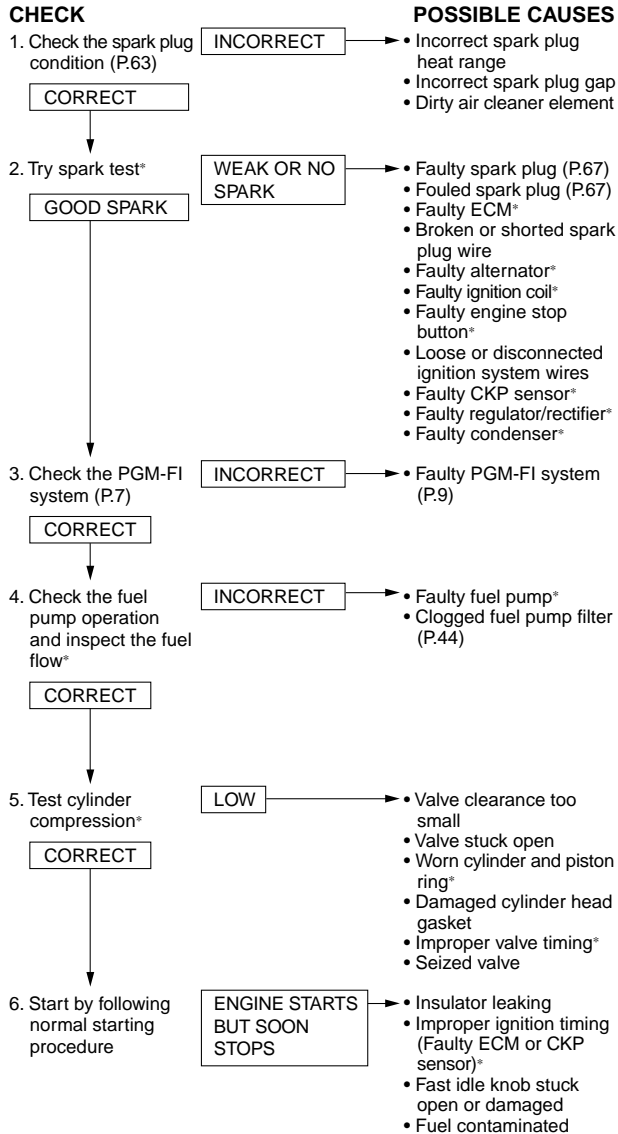

The items that are serviceable using this Manual are followed by the page number reference in parenthesis. The items that require use of an official Honda Service Manual are followed by an asterisk (\*).

## ENGINE DOES NOT START OR IS HARD TO START

## ENGINE LACKS POWER