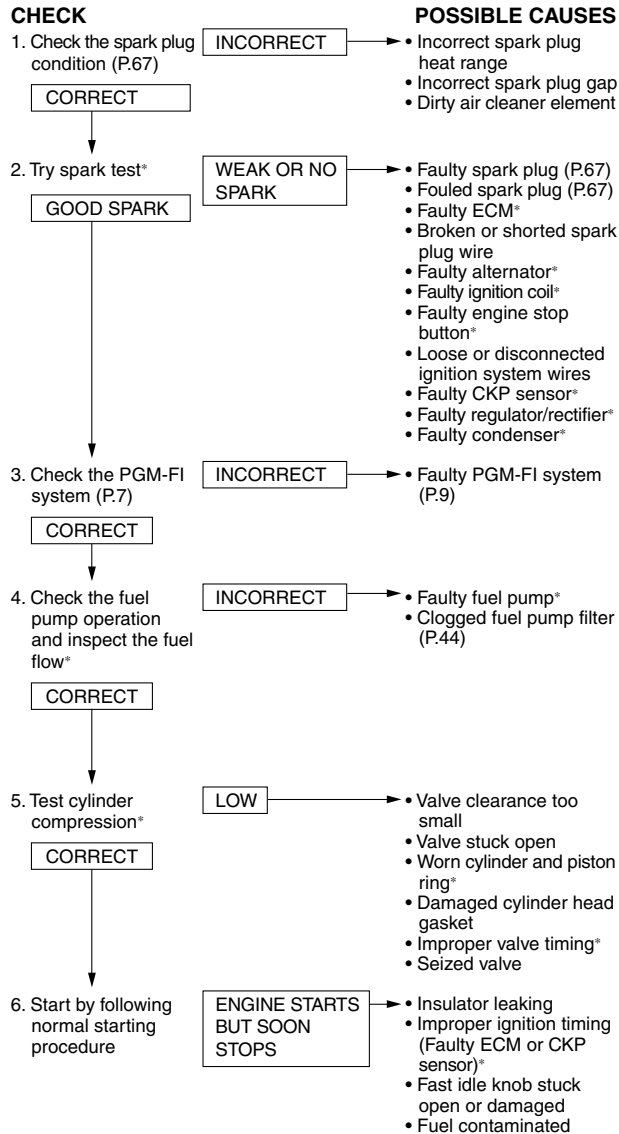

The items that are serviceable using this Manual are followed by the page number reference in parenthesis. The items that require use of an official Honda Service Manual are followed by an asterisk (*).

ENGINE DOES NOT START OR IS HARD TO START

ENGINE LACKS POWER