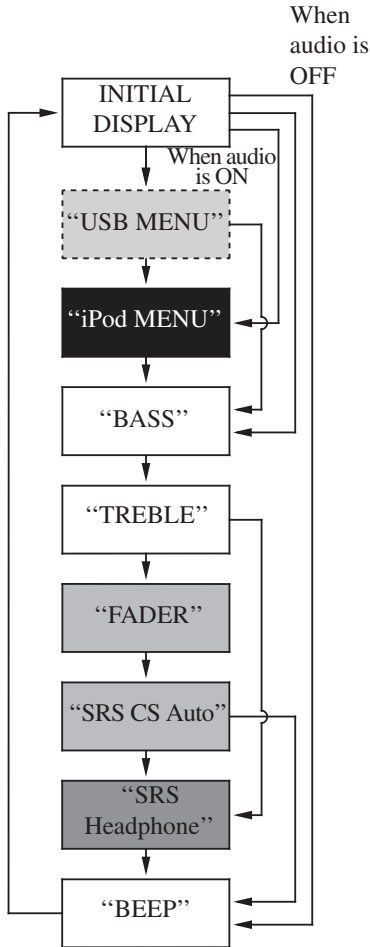

## MODE Knob/Button Function

● —————> Push the MODE Knob/Button

●  When the speaker is used

●  When the headset is used

●  When USB flash drive is used

●  When iPod® is used