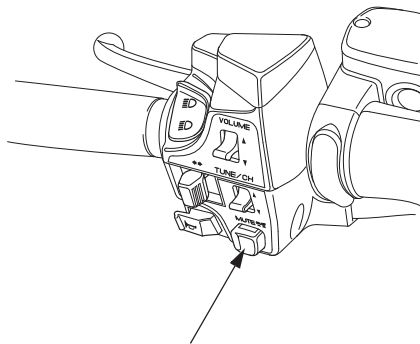

Muting

To mute the audio volume — push the MUTE button.

The display will indicate “MUTE”.

To restore the original volume — push the MUTE button again to restore the original volume.

LEFT HANDLEBAR

MUTE button

MUTE indicator