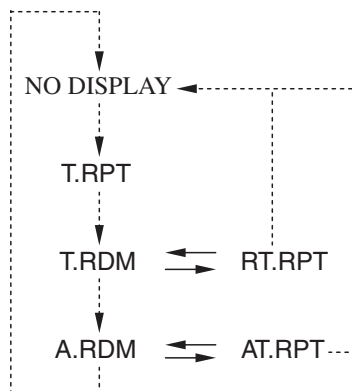

iPod® /USB Flash Drive

You can select repeat and random play modes when playing a file.

To select a play mode

Push the A.SEL RPT/RDM button until the desired play mode is displayed. The display changes as follows each time the A.SEL RPT/RDM button is pushed.

Push the A.SEL RPT/RDM button: ----->

Push and hold the A.SEL RPT/RDM button: —————>

Play Mode Menu Items

MODE	Function
T.RPT	Repeats the current track.
T.RDM	Plays all available files in a selected list (playlists, artists, albums or songs) in random order.
A.RDM	Plays all available albums in random order.
RT.RPT	Repeats current file in T.RDM play mode.
AT.RPT	Repeats current file in A.RDM play mode.