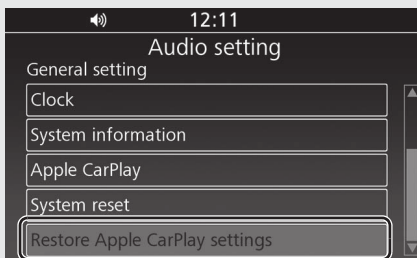

1. 1 Select [Restore Apple CarPlay settings], and then press or **ENT** switch.
   ▶ A confirmation message appears on the screen.

1. 2 Select [YES] to reset your Apple CarPlay setting.