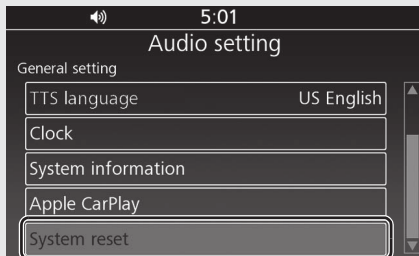

## Audio System *(Continued)*

### System Reset

Resets the audio system to the factory defaults. All settings including preset data will be reset default values.

- 1 Select [System reset], and then press  or **ENT** switch.  
▶ A confirmation message appears on the screen.