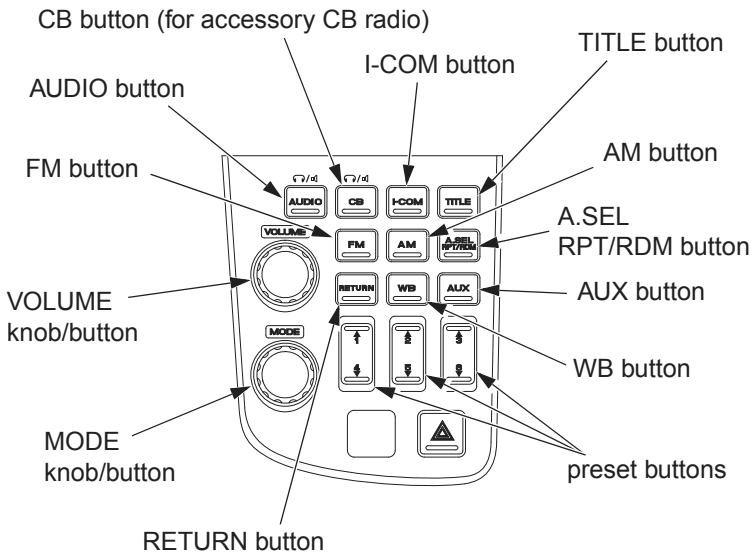

Controls Locations

(Models not equipped with Navigation System)

LEFT HANDLEBAR

The CB lever and button function when the Honda accessory CB radio is installed. For CB operating instructions, refer to the accessory manual.