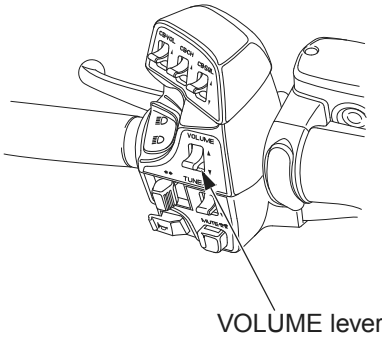

## VOLUME Control

- To increase the volume — push the VOLUME lever up or turn the VOLUME knob/button clockwise.
- To decrease the volume — push the VOLUME lever down or turn the VOLUME knob/button counterclockwise.

To increase or decrease the volume rapidly – push the VOLUME lever up or down and hold it down.

(VOLUME level range: from 0 to 30)

(Models not equipped with Navigation System)

(Models equipped with Navigation System)