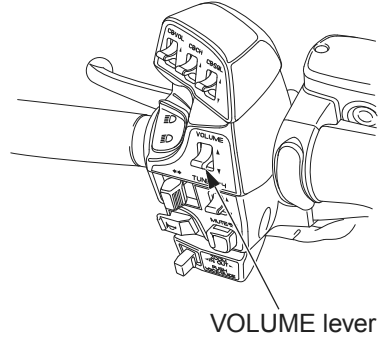

## VOLUME Control

- To increase the volume — push the VOLUME lever up or turn the VOLUME knob/button clockwise.
- To decrease the volume — push the VOLUME lever down or turn the VOLUME knob/button counterclockwise.

To increase or decrease the volume rapidly – push the VOLUME lever up or down and hold it down.

(VOLUME level range: from 0 to 30)

(Models not equipped with Navigation System)

(Models equipped with Navigation System)