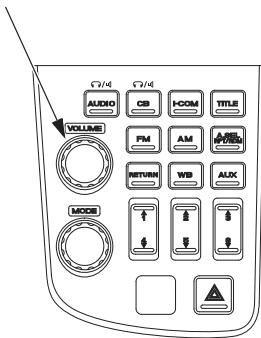

## VOLUME Control

- To increase the volume — push the VOLUME lever up or turn the VOLUME knob/button clockwise.
- To decrease the volume — push the VOLUME lever down or turn the VOLUME knob/button counterclockwise.

To increase or decrease the volume rapidly – push the VOLUME lever up or down and hold it down.

(VOLUME level range: from 0 to 30)

(Models not equipped with Navigation System)

(Models equipped with Navigation System)

VOLUME knob/button

VOLUME knob/button