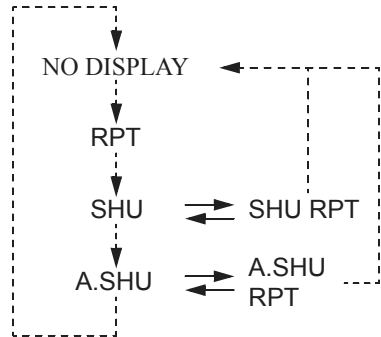

# iPod®/USB Flash Drive

You can select repeat and random play modes when playing a file.

## To select a play mode

Push the A.SEL RPT/RDM button until the desired play mode is displayed. The display changes as follows each time the A.SEL RPT/RDM button is pushed.

(Models not equipped with Navigation System)

(Models equipped with Navigation System)

Push the A.SEL RPT/RDM button: - - - - ->

Push and hold the A.SEL RPT/RDM button: —————>

## Play Mode Menu Items

Not equipped with Navigation	Equipped with Navigation	Function
T.RPT	RPT	Repeats the current track.
T.RDM	SHU	Plays all available files in a selected list (playlists, artists, albums or songs) in random order.
A.RDM	A.SHU	Plays all available albums in random order.
RT.RPT	SHU RPT	Repeats current file in T.RDM/SHU play mode.
AT.RPT	A.SHU RPT	Repeats current file in A.RDM/A.SHU play mode.