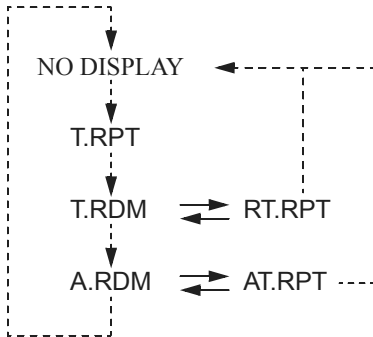

# iPod®/USB Flash Drive

You can select repeat and random play modes when playing a file.

## To select a play mode

Push the A.SEL RPT/RDM button until the desired play mode is displayed. The display changes as follows each time the A.SEL RPT/RDM button is pushed.

(Models not equipped with Navigation System)

(Models equipped with Navigation System)

Push the A.SEL RPT/RDM button: - - - - ->

Push and hold the A.SEL RPT/RDM button: —————>

## Play Mode Menu Items

Not equipped with Navigation	Equipped with Navigation	Function
T.RPT	RPT	Repeats the current track.
T.RDM	SHU	Plays all available files in a selected list (playlists, artists, albums or songs) in random order.
A.RDM	A.SHU	Plays all available albums in random order.
RT.RPT	SHU RPT	Repeats current file in T.RDM/SHU play mode.
AT.RPT	A.SHU RPT	Repeats current file in A.RDM/A.SHU play mode.