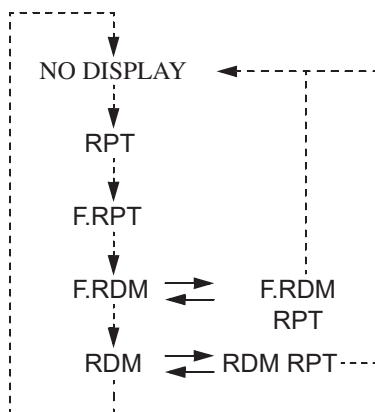

iPod[®]/USB Flash Drive

You can select repeat and random play modes when playing a file.

To select a play mode

Push the A.SEL RPT/RDM button until the desired play mode is displayed.

The display changes as follows each time the A.SEL RPT/RDM button is pushed.

(Models not equipped with Navigation System)

(Models equipped with Navigation System)

Push the A.SEL RPT/RDM button: ----->

Push and hold the A.SEL RPT/RDM button: —————>

Play Mode Menu Items

Not equipped with Navigation	Equipped with Navigation	Function
T.RPT	RPT	Repeats the current file.
F.RPT	F.RPT	Repeats all files in the current folder.
F.RDM	F.RDM	Plays all files in the current folder in random order.
A.RDM	RDM	Plays all files in random order.
FT.RPT	F.RDM RPT	Repeats current file in F.RDM play mode.
RT.RPT	RDM RPT	Repeats current file in A.RDM/RDM play mode.