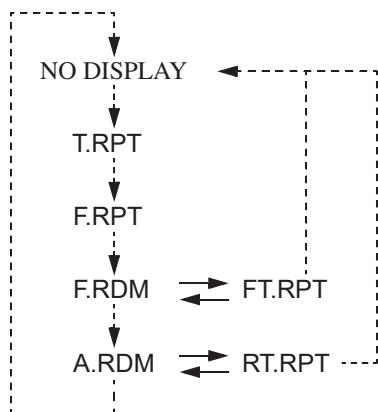

iPod[®]/USB Flash Drive

You can select repeat and random play modes when playing a file.

To select a play mode

Push the A.SEL RPT/RDM button until the desired play mode is displayed.

The display changes as follows each time the A.SEL RPT/RDM button is pushed.

(Models not equipped with Navigation System)

(Models equipped with Navigation System)

Push the A.SEL RPT/RDM button: ----->

Push and hold the A.SEL RPT/RDM button: —————>

Play Mode Menu Items

Not equipped with Navigation	Equipped with Navigation	Function
T.RPT	RPT	Repeats the current file.
F.RPT	F.RPT	Repeats all files in the current folder.
F.RDM	F.RDM	Plays all files in the current folder in random order.
A.RDM	RDM	Plays all files in random order.
FT.RPT	F.RDM RPT	Repeats current file in F.RDM play mode.
RT.RPT	RDM RPT	Repeats current file in A.RDM/RDM play mode.