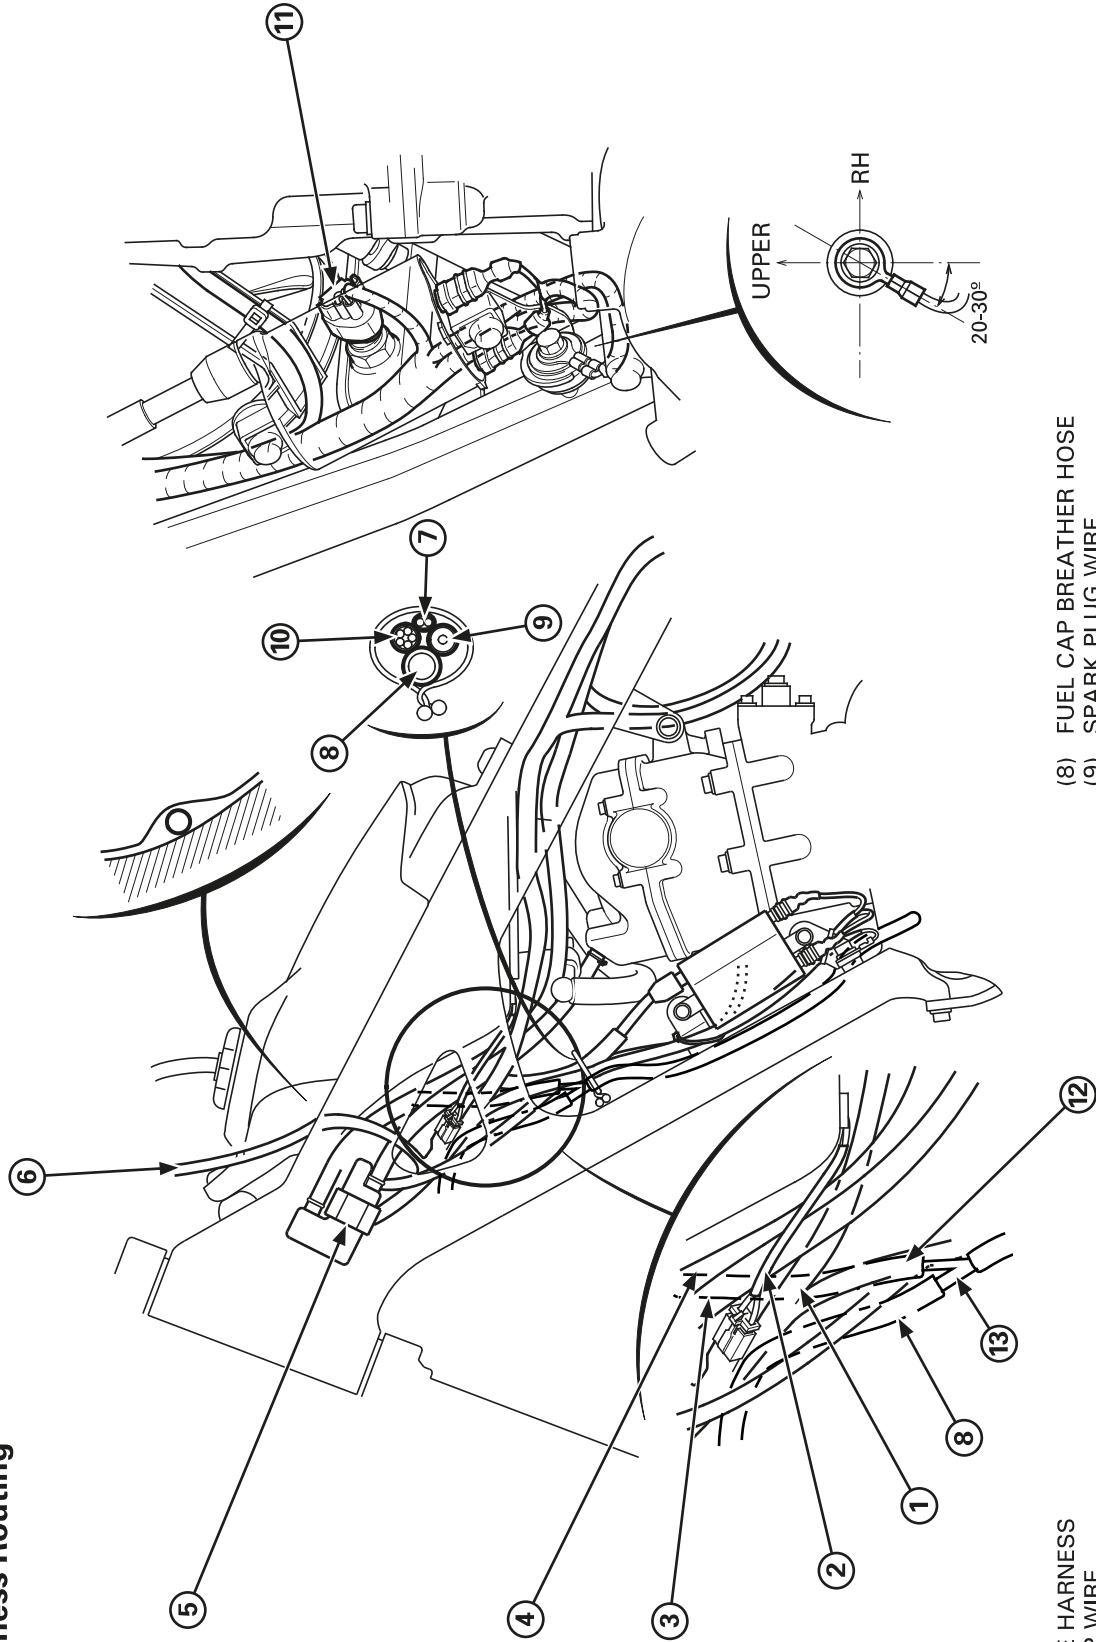

Service data

Cable & Harness Routing

- (1) MAIN WIRE HARNESS
- (2) FUEL PUMP WIRE
- (3) CYLINDER HEAD BREATHER HOSE
- (4) AIR FILTER BOX BREATHER HOSE
- (5) STORAGE TANK
- (6) ENGINE STOP SWITCH WIRE
- (7) FAN MOTOR WIRE

- (8) FUEL CAP BREATHER HOSE
- (9) SPARK PLUG WIRE
- (10) WIRE HARNESS (TO IGNITION COIL)
- (11) ECT SENSOR
- (12) FUEL TANK BREATHER HOSE (2ED)
- (13) HOSE CONNECTOR (2ED)