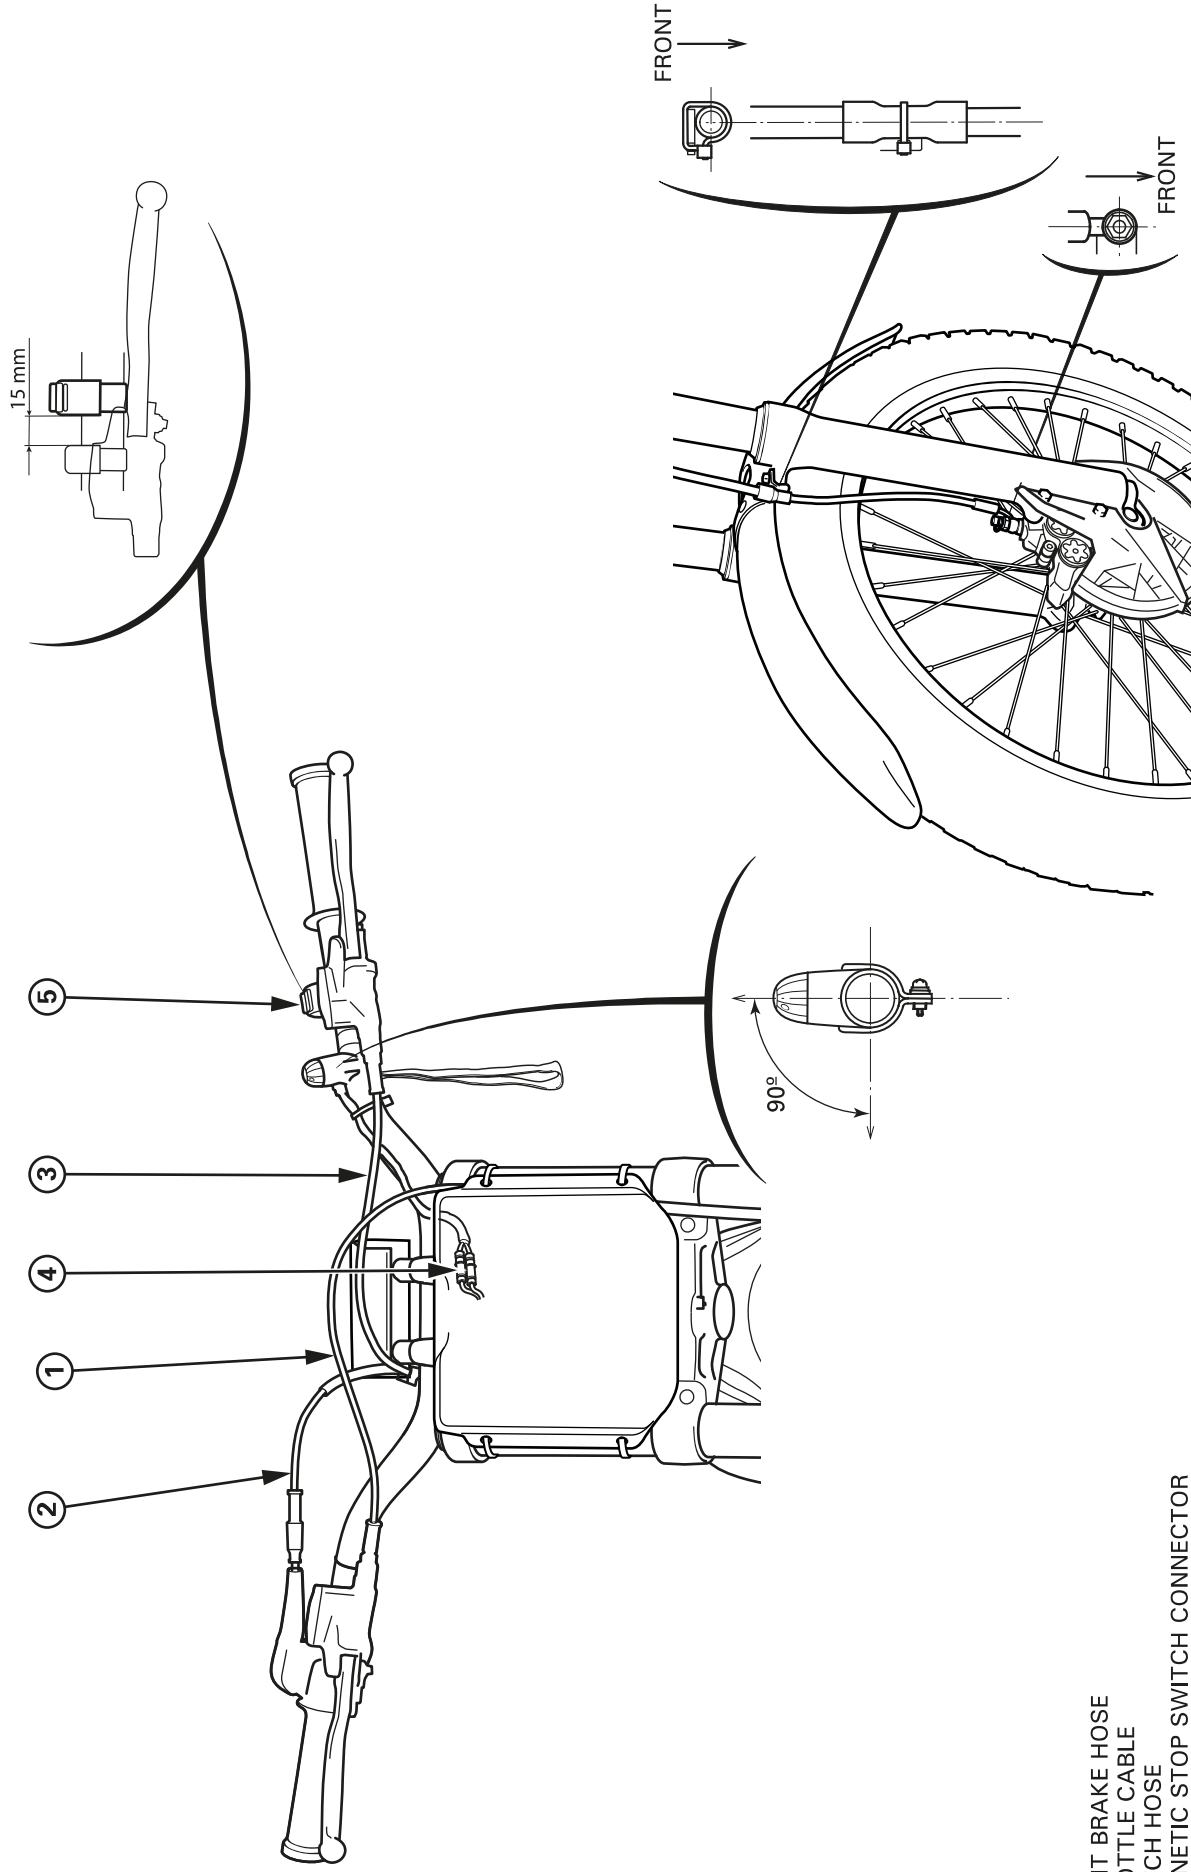

Service data

Cable & Harness Routing (4ED)

- (1) FRONT BRAKE HOSE
- (2) THROTTLE CABLE
- (3) CLUTCH HOSE
- (4) MAGNETIC STOP SWITCH CONNECTOR
- (5) MAPPING SWITCH