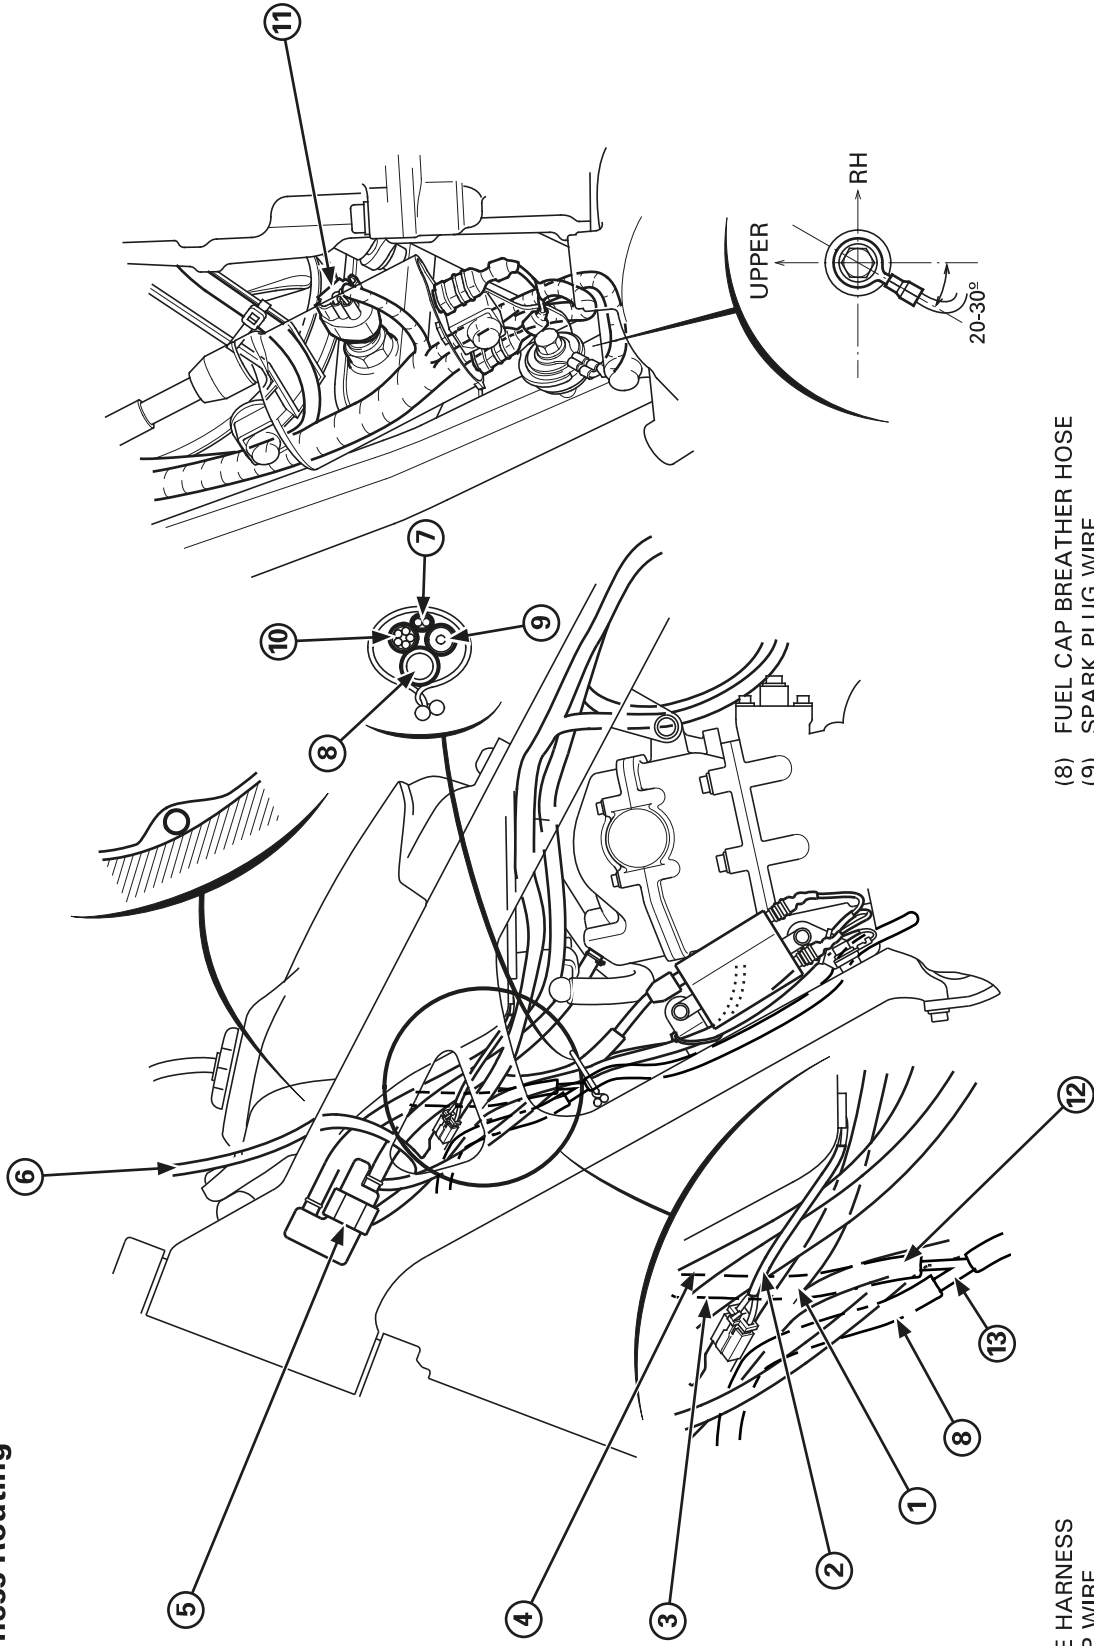

**Service data**

**Cable & Harness Routing**

- (1) MAIN WIRE HARNESS
- (2) FUEL PUMP WIRE
- (3) CYLINDER HEAD BREATHER HOSE
- (4) AIR FILTER BOX BREATHER HOSE
- (5) STORAGE TANK
- (6) ENGINE STOP SWITCH WIRE
- (7) FAN MOTOR WIRE

- (8) FUEL CAP BREATHER HOSE
- (9) SPARK PLUG WIRE
- (10) WIRE HARNESS (TO IGNITION COIL)
- (11) ECT SENSOR
- (12) FUEL TANK BREATHER HOSE (2ED)
- (13) HOSE CONNECTOR (2ED)