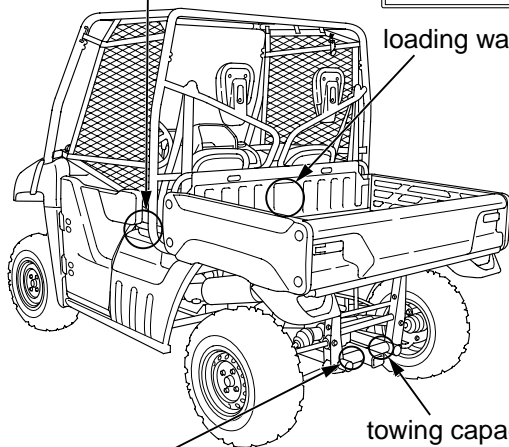

Safety Labels

⚠ WARNING Driving with improper tire pressure or overly worn or damaged tires can cause loss of control and result in serious injury or death.	Tire Information ● Cold tire pressure Front : 10psi (70kPa) Rear : 10psi (70kPa) ● Maximum weight capacity:1190lbs. (540kg) (Including weight of cargo, occupants, accessories, and trailer tongue load)

tire warning & tire information

⚠ WARNING Serious injury or death can result if you ignore the following.   ● Never carry passengers in the cargo bed.   ● Maximum load (500 lbs/227 kg). Do not exceed the maximum load.   ● Keep all cargo inside the bed and as far forward, centered, and as low as possible. Secure items to prevent shifting.   ● When carrying cargo, reduce speed and allow more room to turn and stop.   ● Read the loading section in the owner's manual.

loading warning

towing capacity

towing warning

⚠ WARNING Improper towing can result in serious injury or death.   ● Don't exceed the towing capacity.   ● When towing, reduce speed, allow more room to turn and stop.   ● Read the towing section in the owner's manual.

Towing Capacity   ● Towing weight limit 1200 lbs. (544kg)   ● Tongue weight limit 120 lbs. (54kg)