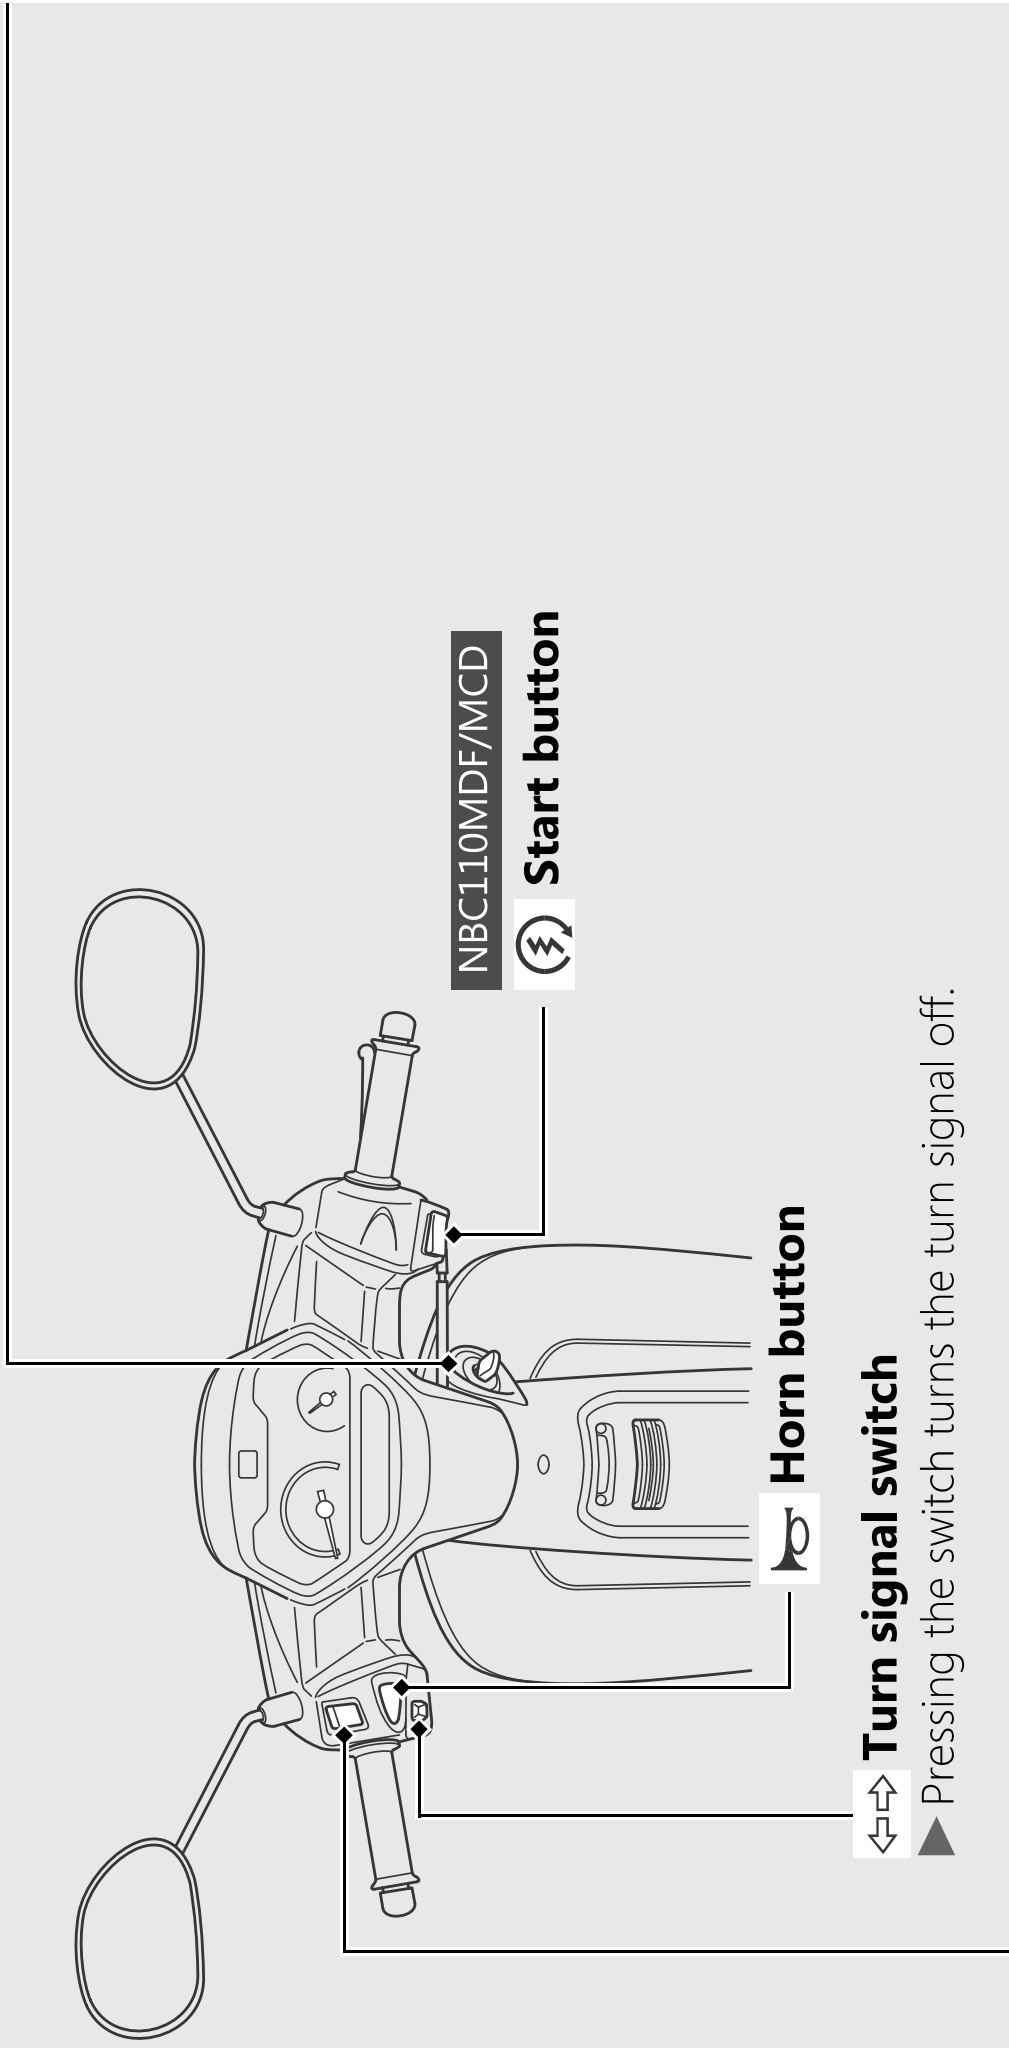

Switches

Headlight dimmer switch

- ≡D : High beam
- ≡D : Low beam