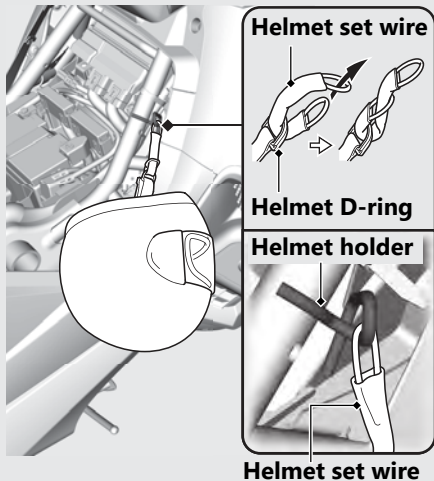

Helmet Holder

The helmet holder is located under the front seat.

A helmet set wire is in the tool kit.

► Use the helmet holder only when parked.

Removing the front seat ➔ P.79

⚠WARNING

Riding with a helmet attached to the holder can interfere with the rear wheel or suspension and could cause a crash in which you can be seriously hurt or killed.

Use the helmet holder only while parked. Do not ride with a helmet secured by the holder.