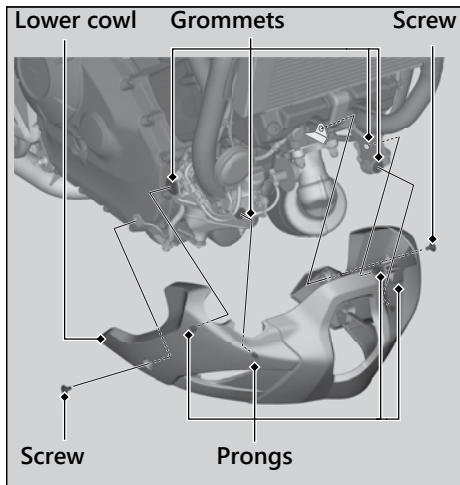

Lower Cowl

NC700X NC750XA

Removal

1. Remove the screws.
2. Remove the lower cowl by releasing its prongs from the grommets.

Installation

Install the parts in the reverse order of removal.