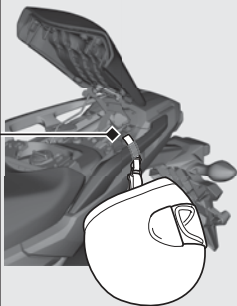

Helmet Holder

The helmet holder is located under the rear seat.

A helmet set wire is in the tool kit.

► Use the helmet holder only when parked.

► **Opening the rear seat.** → P.68

⚠ WARNING

Riding with a helmet attached to the holder can interfere with the rear wheel or suspension and could cause a crash in which you can be seriously hurt or killed.

Use the helmet holder only while parked. Do not ride with a helmet secured by the holder.