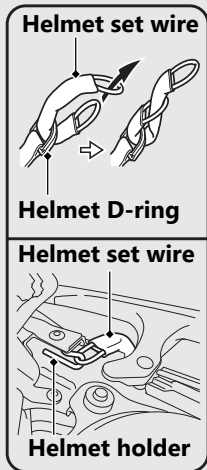

Helmet Holder

The helmet holder is located under the rear seat.

A helmet set wire is in the tool kit.

► Use the helmet holder only when parked.

► **Opening the rear seat.** → P.68

⚠ WARNING

Riding with a helmet attached to the holder can interfere with the rear wheel or suspension and could cause a crash in which you can be seriously hurt or killed.

Use the helmet holder only while parked. Do not ride with a helmet secured by the holder.