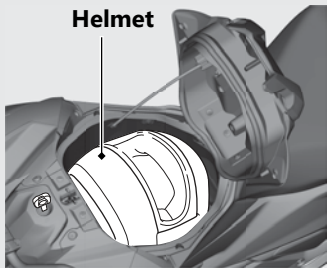

Storage Equipment *(Continued)*

A helmet can be stored in the luggage box. Set in the front of the helmet upward.

- ▶ Some helmets may not fit in the compartment due to their size or design.

Opening the luggage box. ➡ P.71

Luggage Box Lid

Never exceed the maximum weight limit.

Maximum Weight: 4.5 lb (2.0 kg)