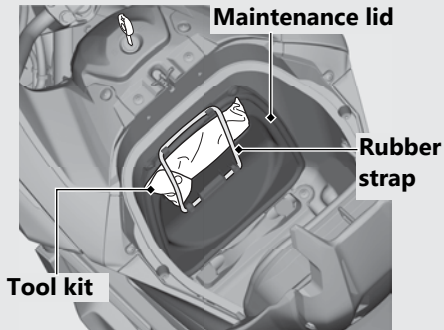

Tool Kit

The tool kit is located on the maintenance lid (in the luggage box) by the rubber strap.

Opening the luggage box. ➡ P.71

Document Bag

The document bag is located in the owner's manual box (in the luggage box).

Opening the owner's manual Box

- ① Remove the clip. ➡ P.98
- ② Open the owner's manual box lid.

Closing owner's manual Box

- ① Close the owner's manual box lid.
- ② Install the clip.