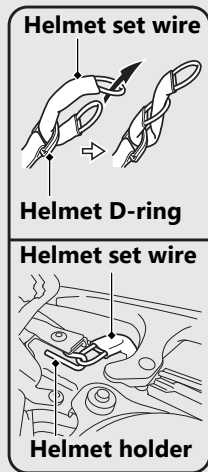

## Storage Equipment *(Continued)*

### Helmet Holder

The helmet holder is located under the rear seat.

A helmet set wire is in the tool kit.

► Use the helmet holder only when parked.

► **Opening the rear seat.** ➔ P.69

### **⚠ WARNING**

Riding with a helmet attached to the holder can interfere with the rear wheel or suspension and could cause a crash in which you can be seriously hurt or killed.

Use the helmet holder only while parked. Do not ride with a helmet secured by the holder.