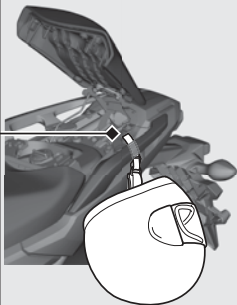

## Storage Equipment *(Continued)*

### Helmet Holder

The helmet holder is located under the rear seat.

A helmet set wire is in the tool kit.

► Use the helmet holder only when parked.

► **Opening the rear seat.** ➔ P.69

### **⚠ WARNING**

Riding with a helmet attached to the holder can interfere with the rear wheel or suspension and could cause a crash in which you can be seriously hurt or killed.

Use the helmet holder only while parked. Do not ride with a helmet secured by the holder.