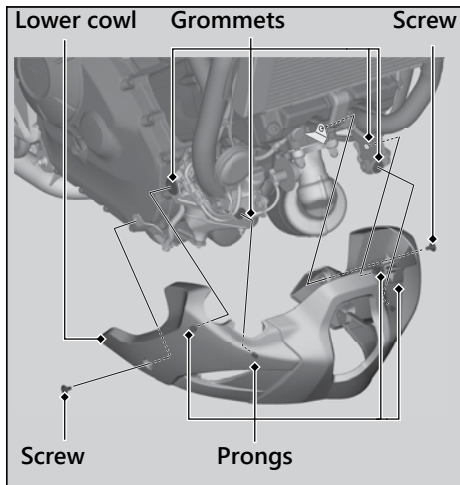

Lower Cowl

NC750X/XA

Removal

1. Remove the screws.
2. Remove the lower cowl by releasing its prongs from the grommets.

Installation

Install the parts in the reverse order of removal.