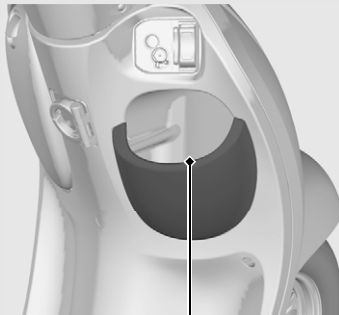

Hook

The hook is provided below the handlebar.

- ▶ Do not attach a large bag or other item that can interfere with the movement of your feet.

Hook

Never exceed the maximum weight limit.

Maximum Weight: 1 lb (0.5 kg)

Inner Rack

The inner rack is provided below the handlebar.

Inner rack

Never exceed the maximum weight limit.

Maximum Weight: 1 lb (0.5 kg)