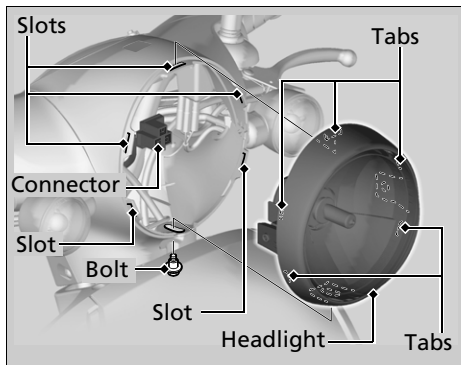

Headlight Bulb

1. Remove the bolt from the headlight case.
2. Remove the tabs from the slots by gently pulling the lower end of the headlight forward and remove the headlight.
3. Disconnect the connector.