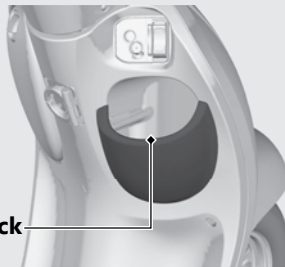

### Hook

The hook is provided below the handlebar.

- ▶ Do not attach a large bag or other item that can interfere with the movement of your feet.

Hook

Never exceed the maximum weight limit.

**Maximum Weight: 1 lb (0.5 kg)**

### Inner Rack

The inner rack is provided below the handlebar.

Inner rack

Never exceed the maximum weight limit.

**Maximum Weight: 1 lb (0.5 kg)**