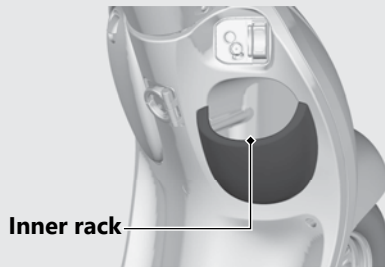

Hook

The hook is provided below the handlebar.

- ▶ Do not attach a large bag or other item that can interfere with the movement of your feet.

Never exceed the maximum weight limit.

Maximum Weight: 1 lb (0.5 kg)

Inner Rack

The inner rack is provided below the handlebar.

Never exceed the maximum weight limit.

Maximum Weight: 1 lb (0.5 kg)