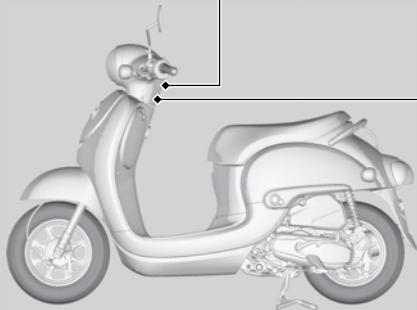

For your protection, always wear your helmet while riding.
Operator only. No passengers.
Read the owner's manual carefully.

TIRE INFORMATION

Cold tire pressures :

Front 125kPa 1.25kgf/cm² 18psi

Rear 200kPa 2.00kgf/cm² 29psi

Maximum weight capacity : 122kg (269lbs)

Tire size : Front 80/100-10 46J

Rear 80/100-10 46J

| Tire brand | Front | Rear |
|------------|-------|-------|
| CHENG SHIN | C6161 | C6161 |

This scooter is equipped with tubeless tires.

Maximum weight limit:

Center compartment: 10kg (22lbs)

Fairing pocket: 0.5kg(1lbs)

Hook: 0.5kg (1lbs) Inner rack : 0.5kg (1lbs)

Read owner's manual.