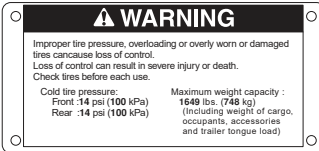

Safety Labels

SXS1000M3L/M5L

general warning

Shift and Drive Select Information

- To prevent drivetrain damage, bring the unit to a complete stop before operating the shift select lever (L - H - N - R - P) and drive mode select lever (Turf - 2WD - I-4WD).

shift & drive select

(USA - 49 states, Canada,
Australia, New Zealand models)

(USA - 50 states
[meets California] models)

tire & overload warning