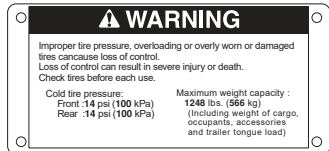

Safety Labels

SXS1000M3L/M5L

general warning

Shift and Drive Select Information

- To prevent drivetrain damage, bring the unit to a complete stop before operating the shift select lever (L - H - N - R - P) and drive mode select lever (Turf - 2WD - I-4WD).

shift & drive select

(USA - 49 states, Canada,
Australia, New Zealand models)

(USA - 50 states
[meets California] models)

tire & overload warning