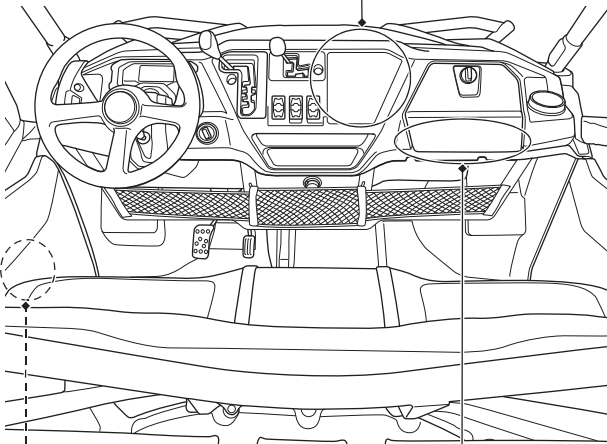

Safety Labels

SXS1000M3L/M5L

general warning

Shift and Drive Select Information

- To prevent drivetrain damage, bring the unit to a complete stop before operating the shift select lever (L - H - N - R - P) and drive mode select lever (Turf - 2WD - I-4WD).

shift & drive select

(USA - 49 states, Canada,
Australia, New Zealand models)

(USA - 50 states
[meets California] models)

tire & overload warning