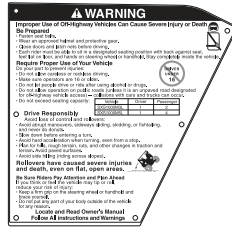

Safety Labels

SXS1000M3L/M5L

general warning

Shift and Drive Select Information

- To prevent drivetrain damage, bring the unit to a complete stop before operating the shift select lever (L - H - N - R - P) and drive mode select lever (Turf - 2WD - I-4WD).

shift & drive select

(USA - 49 states, Canada,
Australia, New Zealand models)

(USA - 50 states
[meets California] models)

tire & overload warning