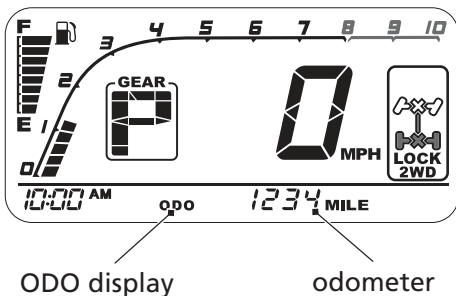

Indicators & Displays

Odometer

The odometer shows the total miles or kilometers ridden with the ODO display. The odometer locks at 999,999 when the readout exceeds 999,999.

Tripmeter

The tripmeter shows the number of miles or kilometers ridden with the TRIP display, since you last reset the tripmeter. The tripmeter returns to 0.0 when the readout exceeds 999.9.

To reset the tripmeter, press and hold the SEL/SET switch with the display in the tripmeter mode.