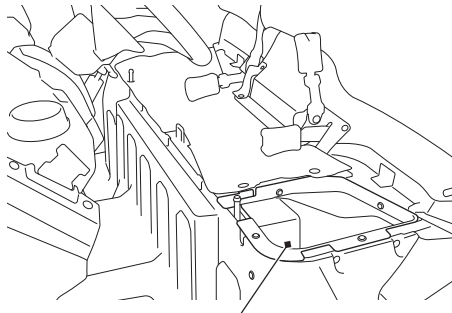

## UNDER SEAT

under seat storage

The under seat storage is equipped with a drain plug. When driving through water, the plug should be installed to help prevent water from entering through the bottom of the storage area.