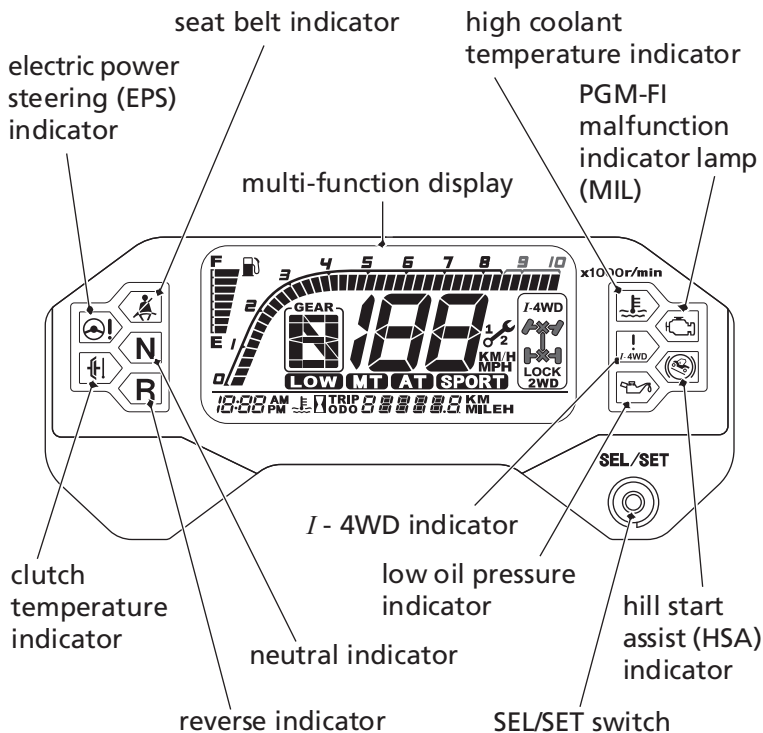

# Indicators & Displays

SXS1000S4D only