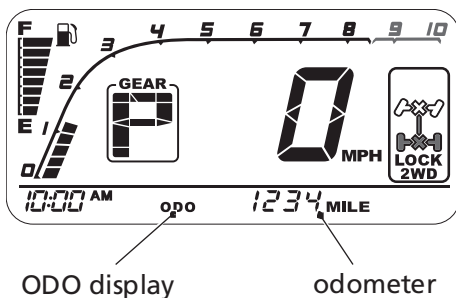

Indicators & Displays

Odometer

The odometer shows the total miles or kilometers ridden with the ODO display. The odometer locks at 999,999 when the readout exceeds 999,999.

Tripmeter

The tripmeter shows the number of miles or kilometers ridden with the TRIP display, since you last reset the tripmeter. The tripmeter returns to 0.0 when the readout exceeds 999.9.

To reset the tripmeter, press and hold the SEL/SET switch with the display in the tripmeter mode.