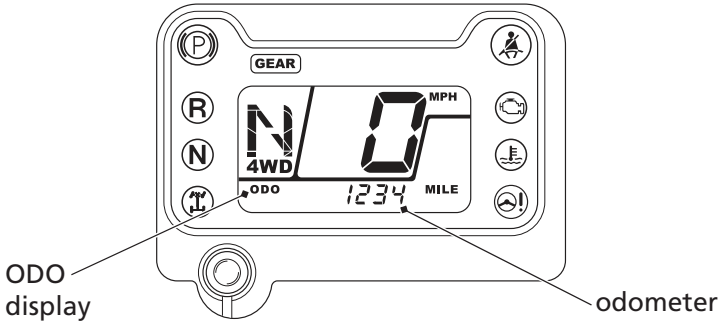

Indicators & Displays

Odometer

The odometer shows the total miles or kilometers ridden with the ODO display. The odometer locks at 999,999 when the readout exceeds 999,999.

Tripmeter

The tripmeter shows the number of miles or kilometers ridden with the TRIP display, since you last reset the tripmeter. The tripmeter returns to 0.0 when the readout exceeds 999.9.

To reset the tripmeter, press and hold the mode switch with the display in the tripmeter mode.