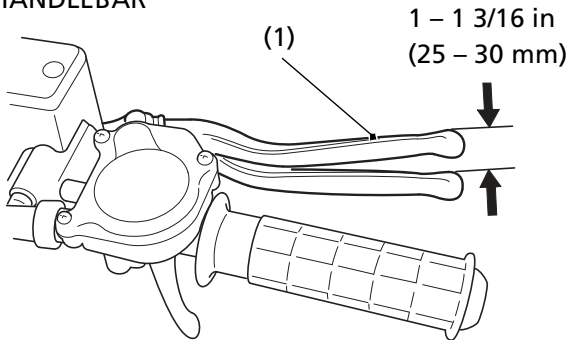

Front Brake Lever Freeplay & Shoe Lining Clearance

RIGHT HANDLEBAR

(1) front brake lever

1. Measure the distance the brake lever moves before the brakes start to take hold. Freeplay, measured at the tip of the front brake lever (1) should be:

1 - 1 3/16 in (25 - 30 mm)

(cont'd)