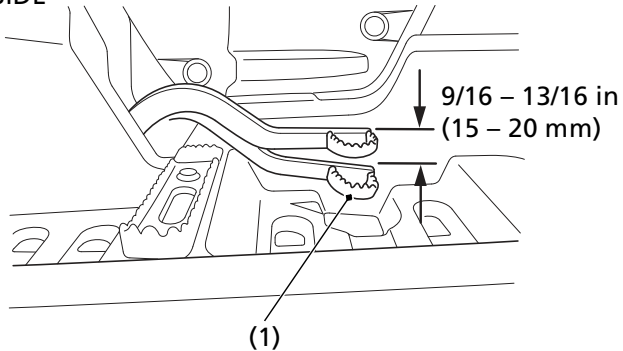

Rear Brake Pedal Freeplay

RIGHT SIDE

(1) rear brake pedal

Inspection

Measure the distance the rear brake pedal (1) moves before the brake starts to take hold. Freeplay, measurement at the tip of the end of the pedal, should be:

9/16 – 13/16 in (15 – 20 mm)

If necessary, adjust to the specified range.