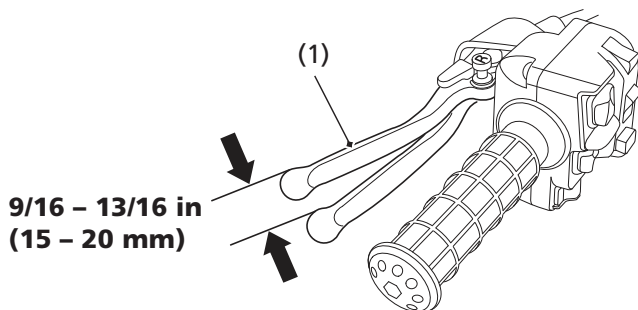

Rear Brake Lever Freeplay

LEFT HANDLEBAR

(1) rear brake lever/parking brake lever

Inspection

Measure the distance the rear brake lever/parking brake lever (1) moves before the brake starts to take hold. Freeplay, (measurement at the tip of the end of the brake lever), should be:

9/16 – 13/16 in (15 – 20 mm)

If necessary, adjust to the specified range.