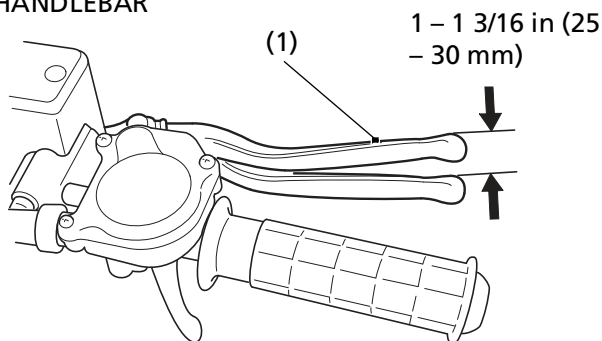

Front Brake Lever Freeplay & Shoe Lining Clearance

RIGHT HANDLEBAR

(1) front brake lever

1. Measure the distance the brake lever moves before the brakes start to take hold. Freeplay, measured at the tip of the front brake lever (1) should be:

1 - 1 3/16 in (25 - 30 mm)

(cont'd)