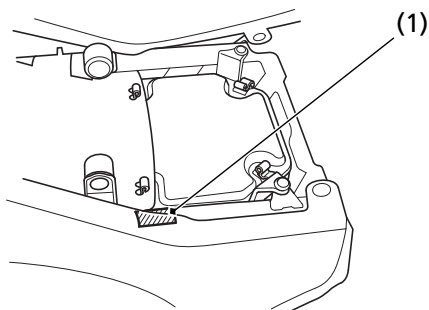

Vehicle Identification

Color Label & Code

The color label (1) is attached to the frame under the seat. Remove the seat (page 87) to check the label.

The color code is helpful when ordering replacement parts. You may record the color and code in the Quick Reference section at the rear of this manual.

UNDER SEAT

(1) color label