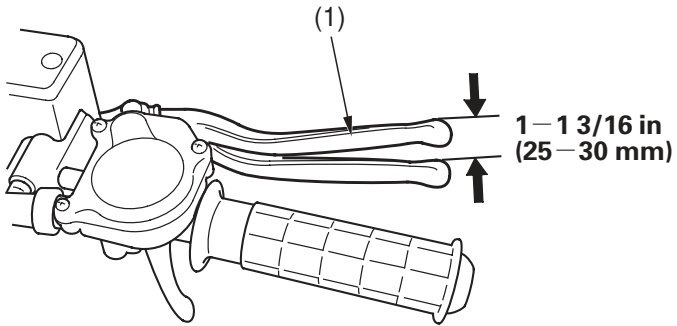

Front Brake Lever Freeplay & Shoe Lining Clearance

RIGHT HANDLEBAR

(1) front brake lever

1. Measure the distance the brake lever moves before the brakes start to take hold. Freeplay, measured at the tip of the front brake lever (1) should be:
1-1 3/16 in (25-30 mm)