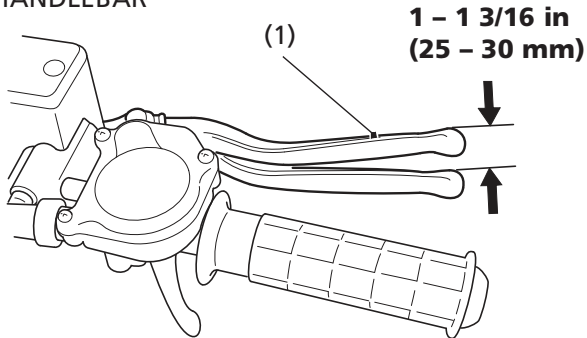

## Front Brake Lever Freeplay & Shoe Lining Clearance

RIGHT HANDLEBAR

(1) front brake lever

1. Measure the distance the brake lever moves before the brakes start to take hold. Freeplay, measured at the tip of the front brake lever (1) should be:

1 - 1 <sup>3</sup>/<sub>16</sub> in (25 - 30 mm)

(cont'd)